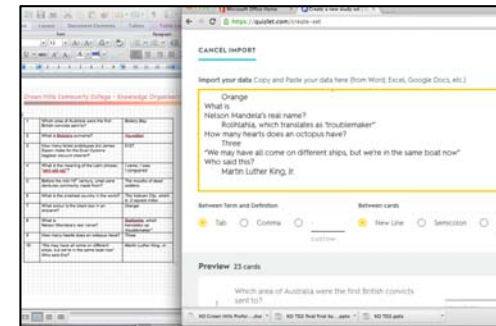

# How to make Quiz cards using Quizlet!

1. Quizlet.com/Get started /Sign up

2. Create a study set/add title

3. Drag and drop or import data to copy and paste

4. Once you have created your file and set the language, go to the menu bar to select 'Flashcards'

5. Select options for how you want your quiz cards - definitions or terms

6. 'Back' to select print from the ellipses tab...

7. Large/Double sided/Print

Using the Toolkit for Memory Retrieval Practice