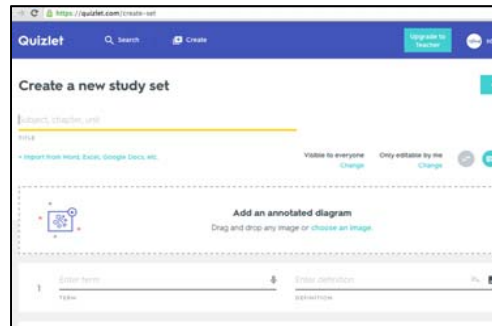

# How to make Quiz cards using Quizlet!

1. Quizlet.com/Get started /Sign up

2. Create a study set/add title

3. Drag and drop or import data to copy and paste

4. Once you have created your file and set the language, go to the menu bar to select 'Flashcards'

5. Select options for how you want your quiz cards - definitions or terms

6. 'Back' to select print from the ellipses tab...

7. Large/Double sided/Print

Using the Toolkit for Memory Retrieval Practice